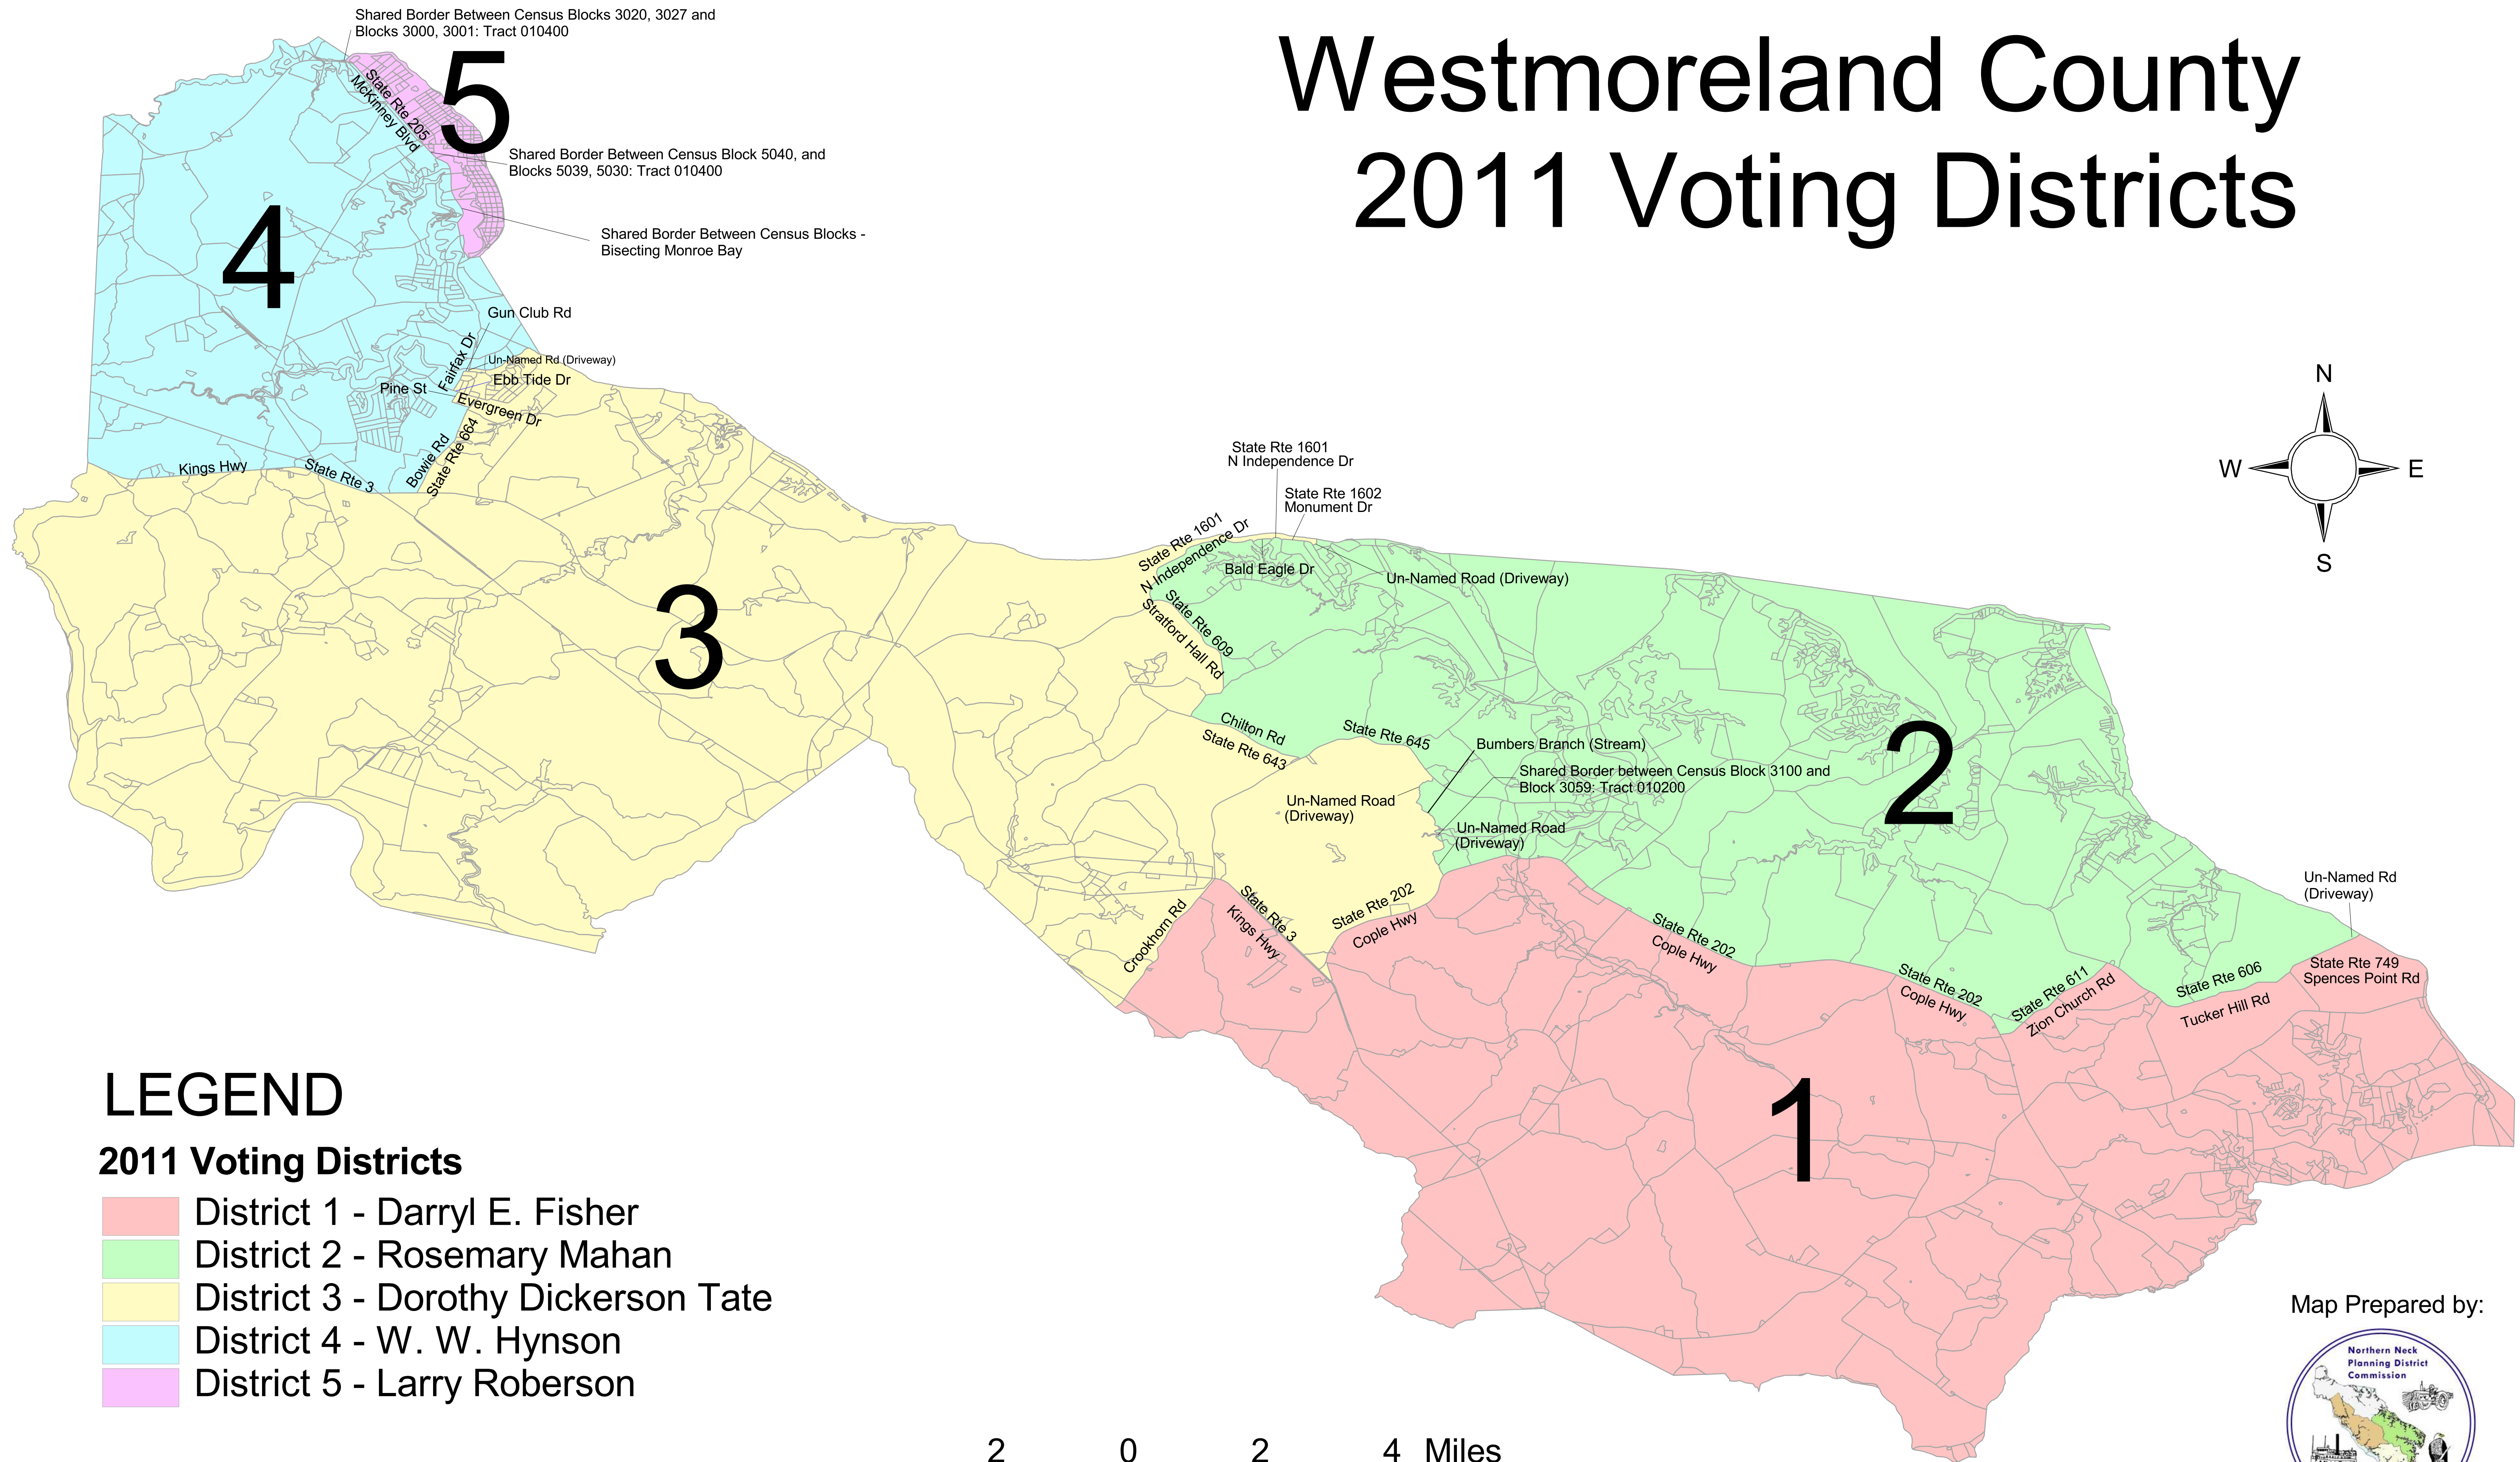

Westmoreland County 2011 Voting Districts

LEGEND

2011 Voting Districts

- District 1 - Darryl E. Fisher
- District 2 - Rosemary Mahan
- District 3 - Dorothy Dickerson Tate
- District 4 - W. W. Hynson
- District 5 - Larry Roberson

Map Prepared by:

January 2012