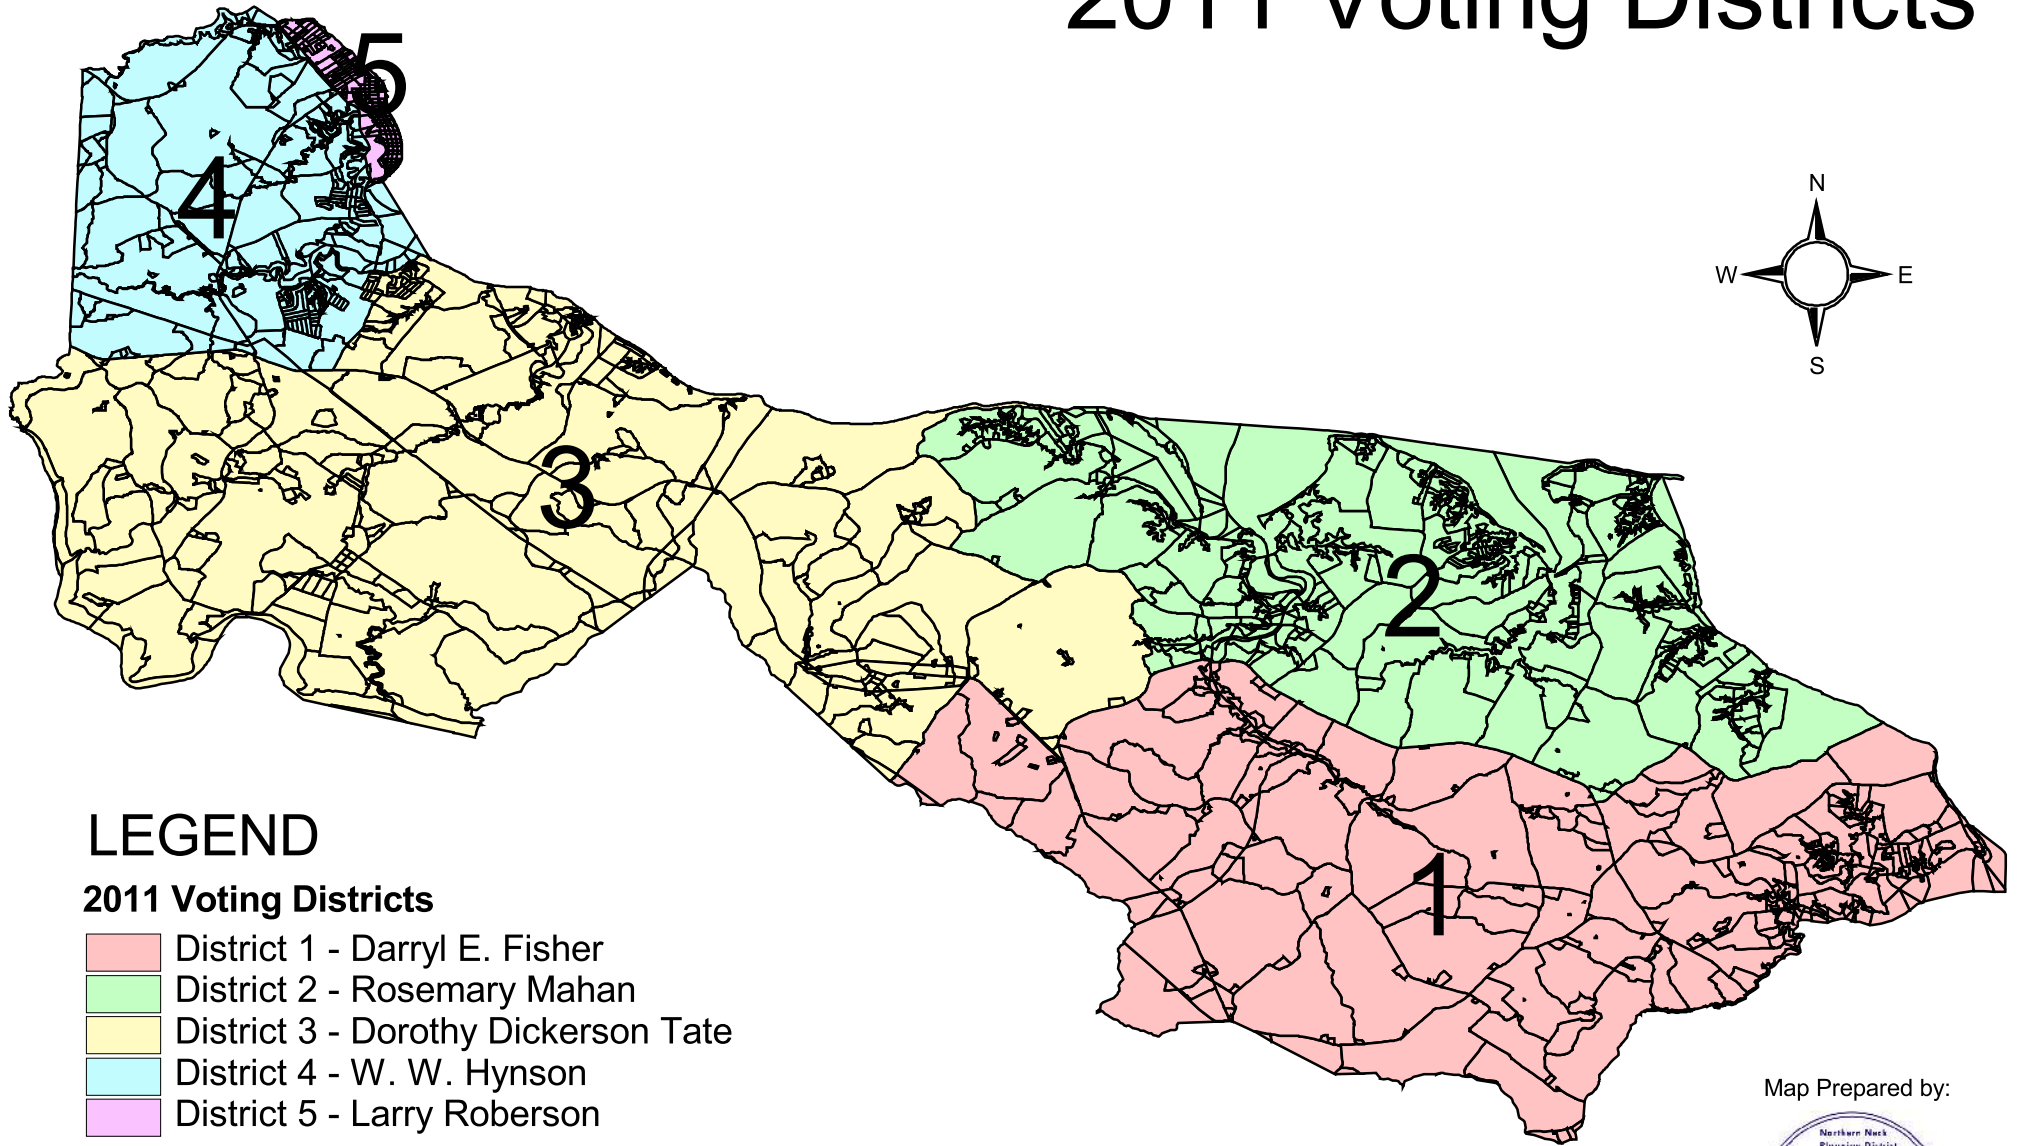

Westmoreland County 2011 Voting Districts

LEGEND

2011 Voting Districts

- District 1 - Darryl E. Fisher
- District 2 - Rosemary Mahan
- District 3 - Dorothy Dickerson Tate
- District 4 - W. W. Hynson
- District 5 - Larry Roberson

2 0 2 4 Miles

Map Prepared by:

January 2012