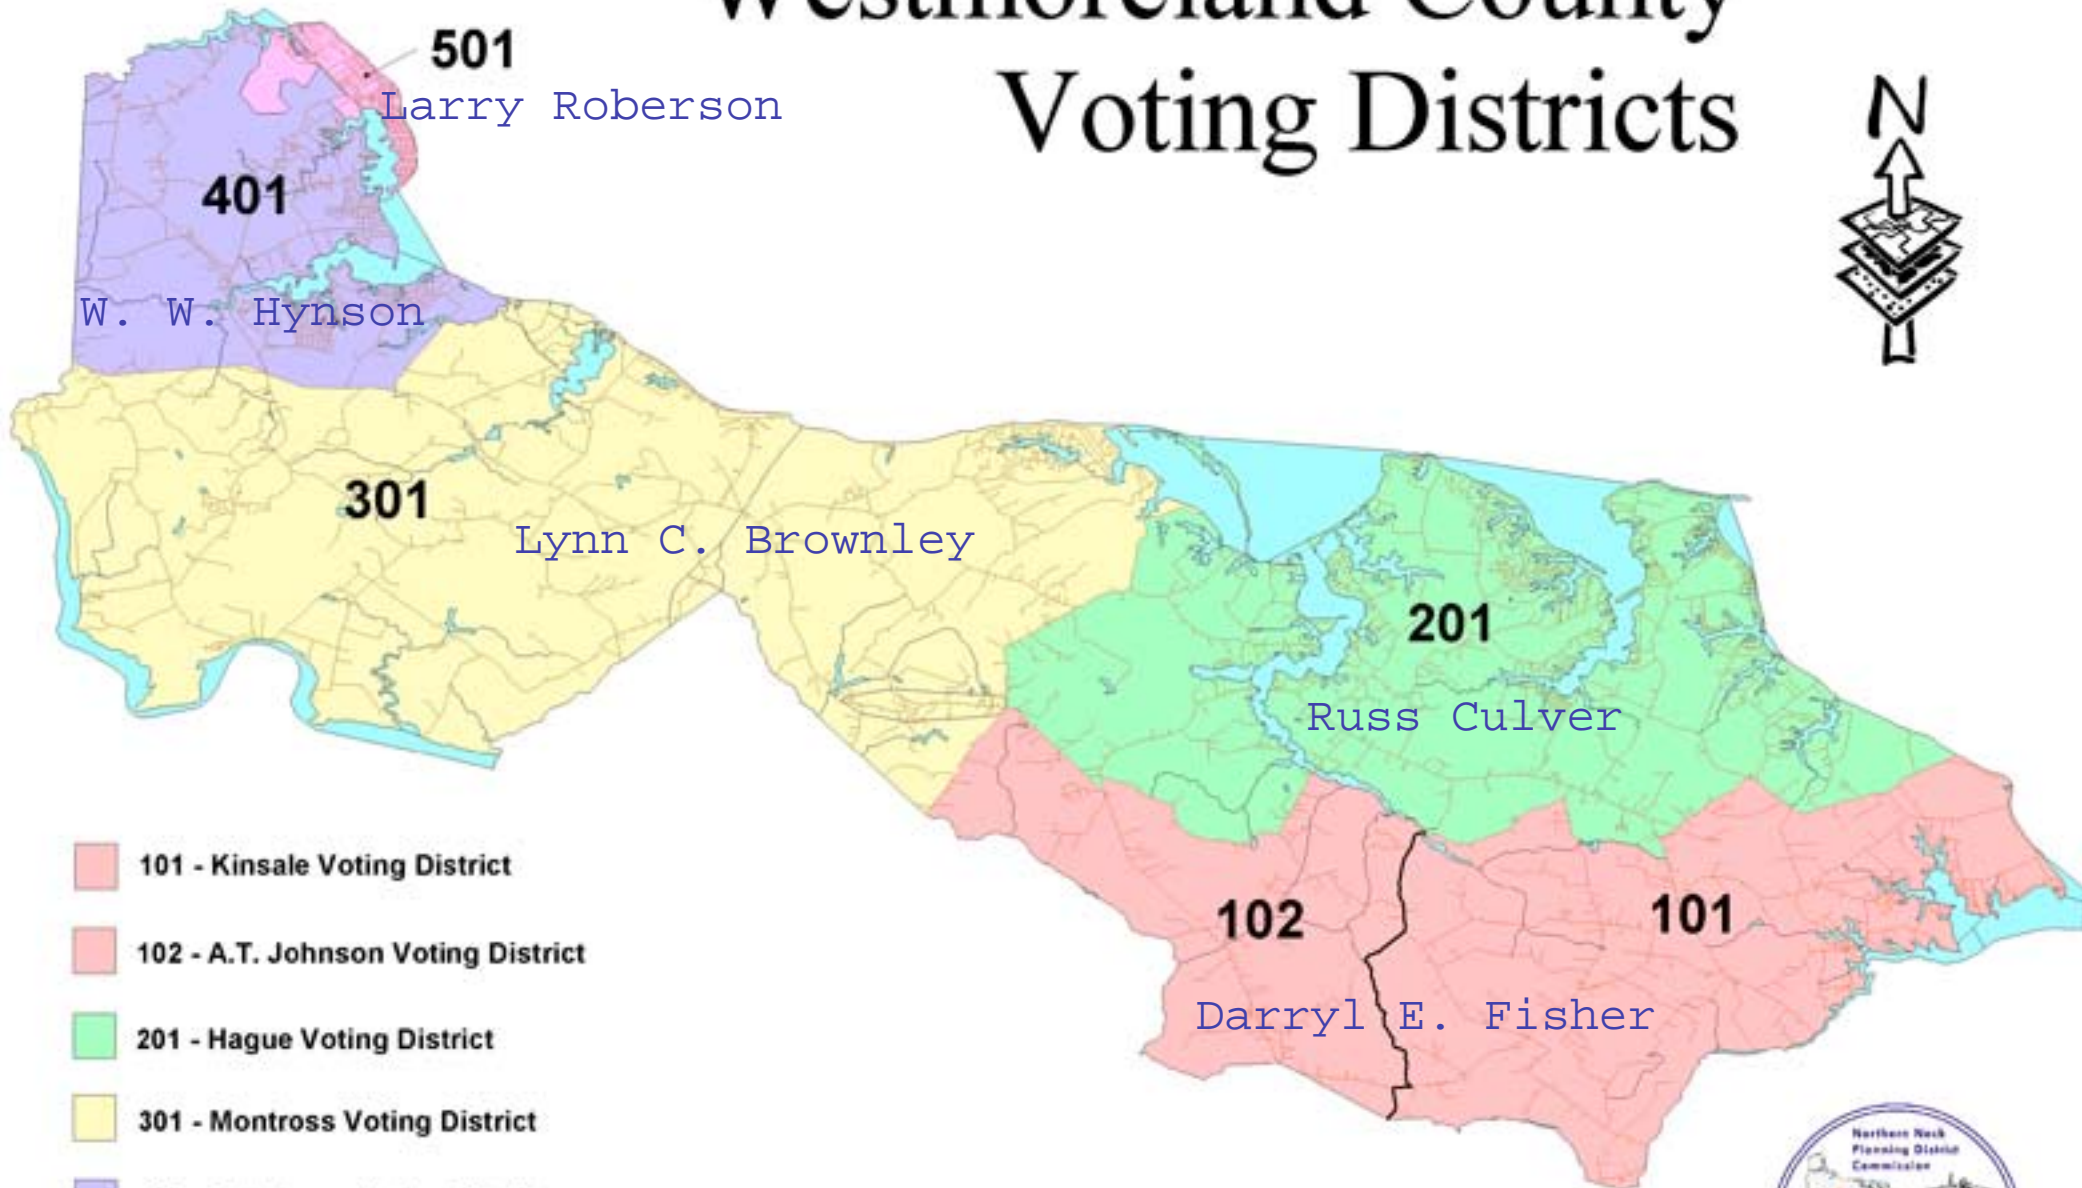

# Westmoreland County Voting Districts

-  101 - Kinsale Voting District
-  102 - A.T. Johnson Voting District
-  201 - Hague Voting District
-  301 - Montross Voting District
-  401 - Oak Grove Voting District
-  501 - Colonial Beach Voting District

Prepared for: Westmoreland County Redistricting Committee  
Prepared by: Northern Neck Planning District Commission, April 30, 2001  
Data Sources: Westmoreland County Redistricting Committee Meeting, April 25, 2001  
ESRI TIGER 2000 Redistricting Shapefiles (available for download at:  
<http://www.esri.com/censuswatch.com>)  
US CENSUS BUREAU, Census 2000 Redistricting Data (P.L. 94-171)  
Summary File CD-ROM