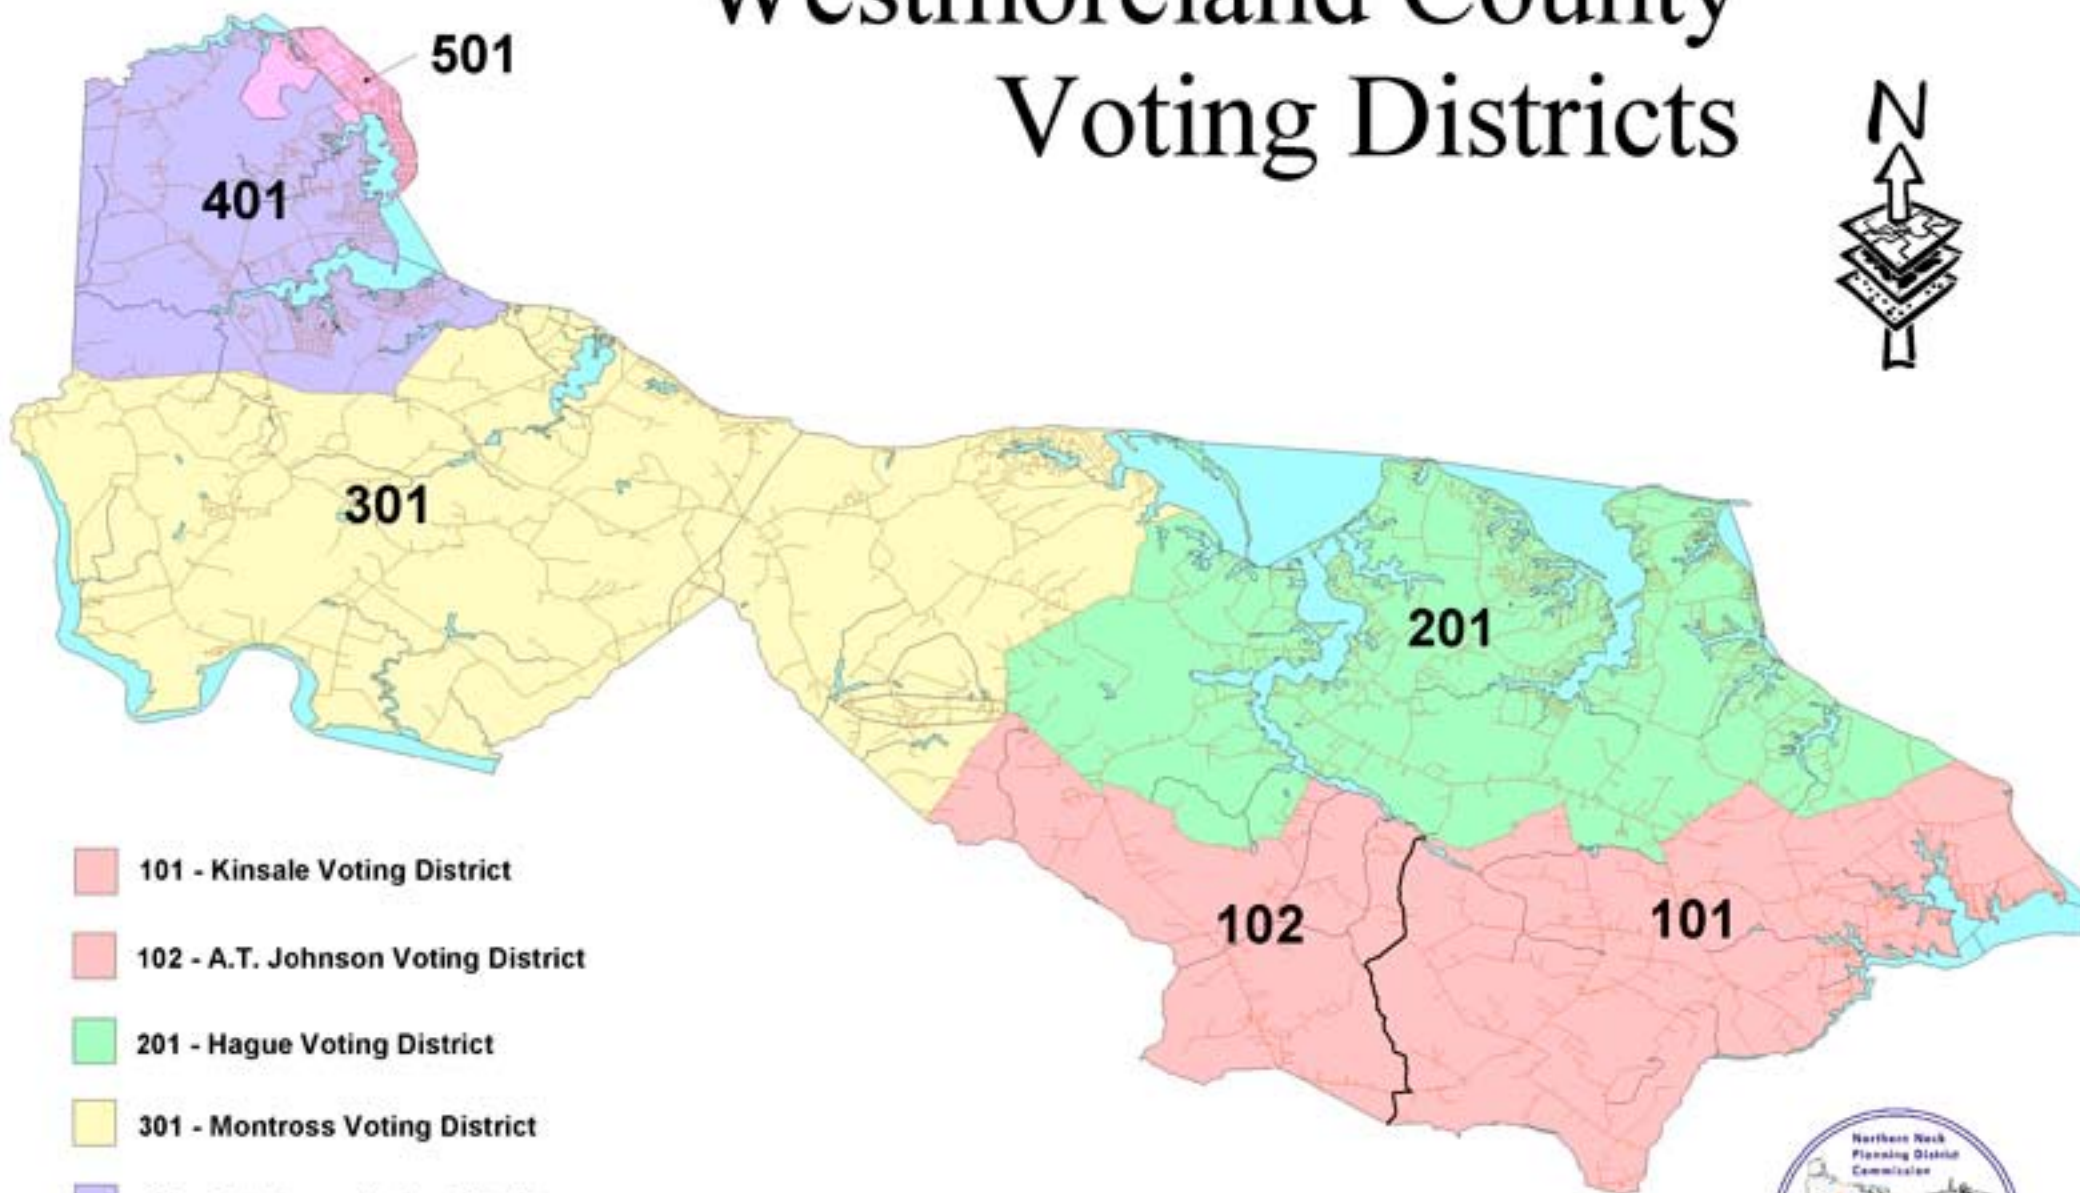

# Westmoreland County Voting Districts

-  501 - Colonial Beach Voting District
-  401 - Oak Grove Voting District
-  301 - Montross Voting District
-  201 - Hague Voting District
-  102 - A.T. Johnson Voting District
-  101 - Kinsale Voting District

Prepared for: Westmoreland County Redistricting Committee  
Prepared by: Northern Neck Planning District Commission, April 30, 2001  
Data Sources: Westmoreland County Redistricting Committee Meeting, April 25, 2001  
ESRI TIGER 2000 Redistricting Shapefiles (available for download at:  
<http://www.esri.com/censuswatch.com>)  
US CENSUS BUREAU, Census 2000 Redistricting Data (P.L. 94-171)  
Summary File CD-ROM